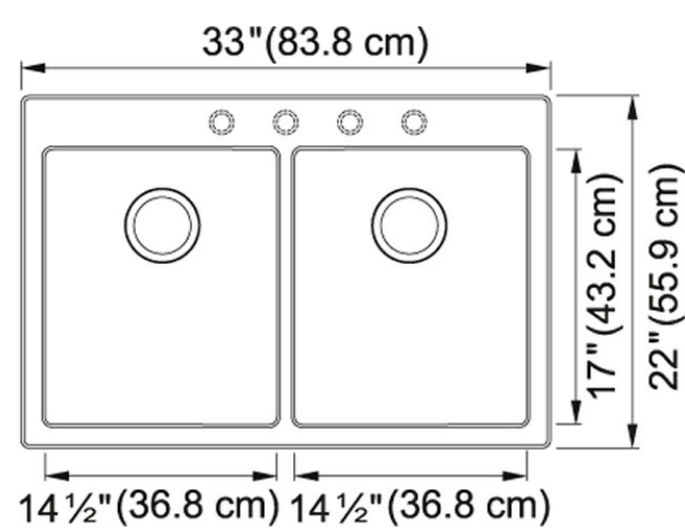

Product Picture

Technical Drawing

Product Dimensions

Length overall	33"
Width overall	22"
Depth Overall	9"
Length of large bowl	17 1/4"
Width of large bowl	14 1/2"
Depth of large bowl	9"
Length of small bowl	17 1/4"
Width of small bowl	14 1/2"
Depth of small bowl	9"
Minimum Cabinet Size	36"